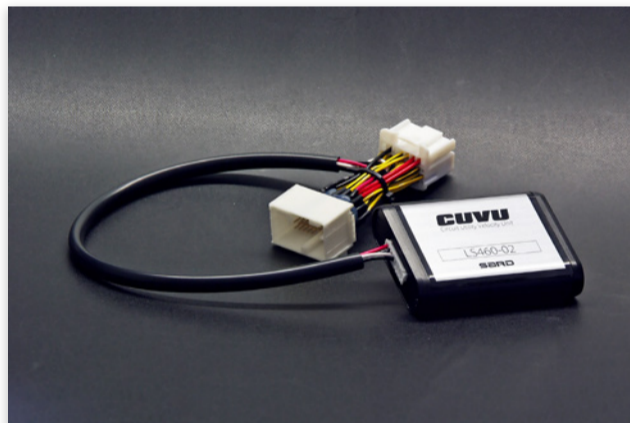

LEXUS RC F

パーツ一覧

Ti-Z FULL TITANIUM MUFFLER

CUVU

EX POWER FILTER 2 [L02]

FOOT REST