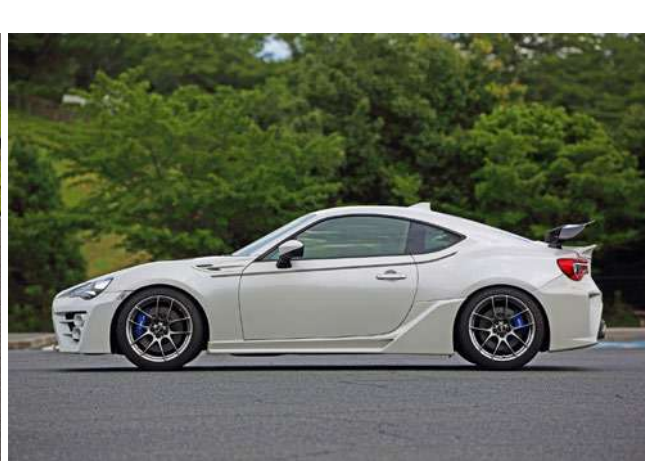

TOYOTA 86 KOUKI

Gallery

パーツ一覧

GT1 PERFORMANCE AERO KOUKI

LSR WING

GT WING

GT1 REAR SPOILER

TI-Z FULL TITANIUM MUFFLER

Su-Z ALL STAINLESS MUFFLER

ADVANCED BRAKE KIT

4 THROTTLE KIT

SARD TORSEN Type Racing

SPORTS CLUCH SET

LIGHT WEIGHT FLY WHEEL

ADVANCED LINE BRAKE HOSE

ADVANCED LINE CLUTCH HOSE