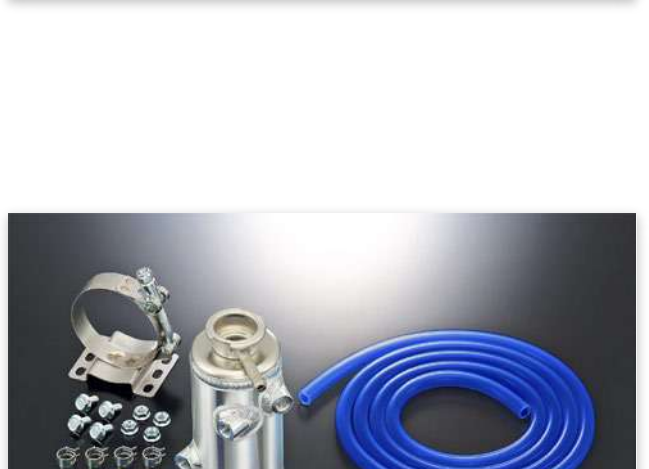

SARD × AISIN
SARD DAMPER

INJECTOR KIT

FUEL PUMP KIT

SARD Racing SEAT COVER

EX POWER FILTER 2

COOLING THERMO [SST14]

Racing Oil Filter MAG [SMF03]

RESERVE TANK KIT

BREATHER TANK KIT

Oil Filler Cap [SFC-33]

HIGH PRESSURE RADIATOR CAP [SHP06]

Oil Level Gauge for ZN6