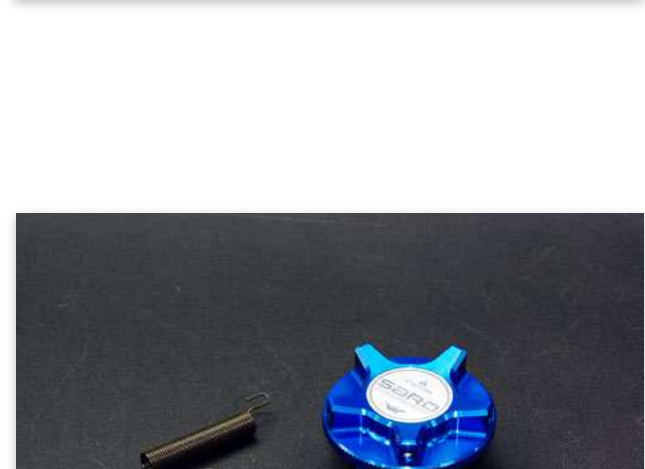

SARD × AISIN
SARD DAMPER

INJECTOR KIT

FUEL PUMP KIT

SARD Racing SEAT COVER

EX POWER FILTER 2

COOLING THERMO [SST14]

Racing Oil Filter MAG [SMF03]

RESERVE TANK KIT

BREATHER TANK KIT

Oil Filler Cap [SFC-33]

HIGH PRESSURE RADIATOR CAP [SHP06]

Oil Level Gauge for ZN6